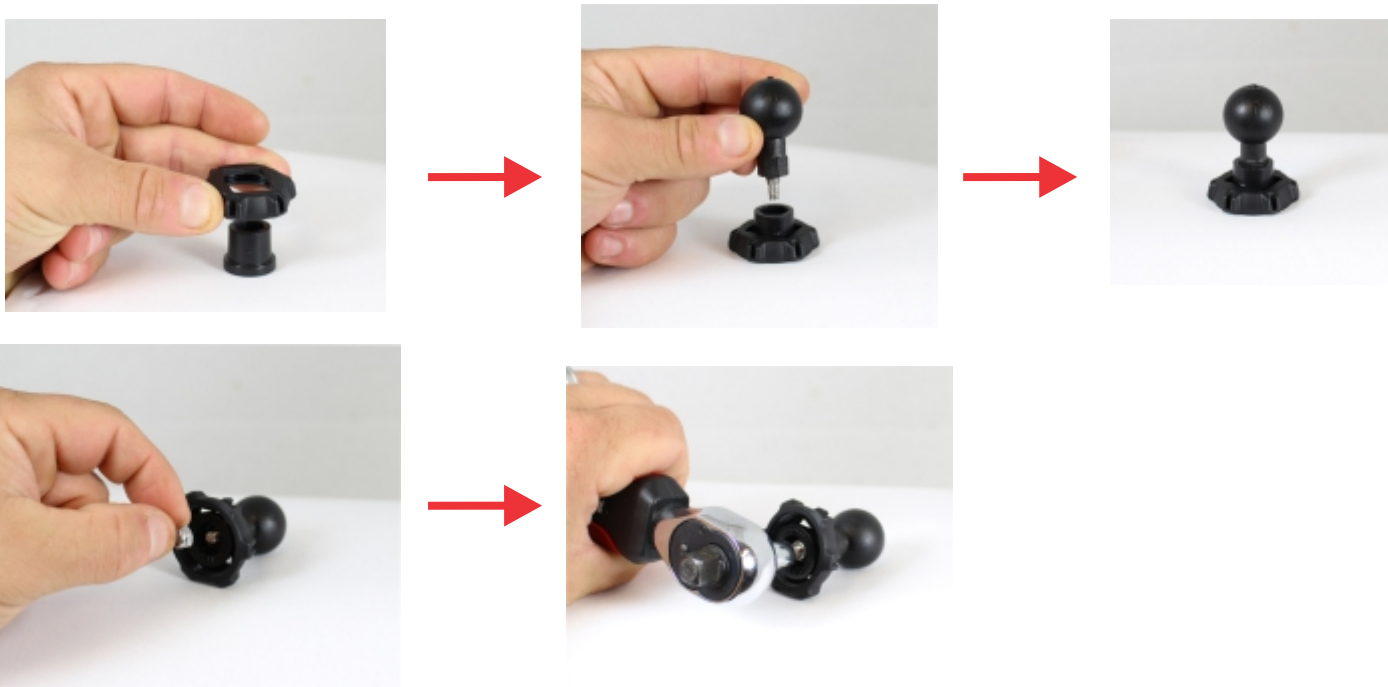

Garmin VIRB™ Tube Mount Adapter Installation Instructions

RAM Product Number: RAM-B-202U-GA62

STEP 1: Secure 1" ball to base then tighten screw.

STEP 2: Place adapter on the tube mount then twist to secure.